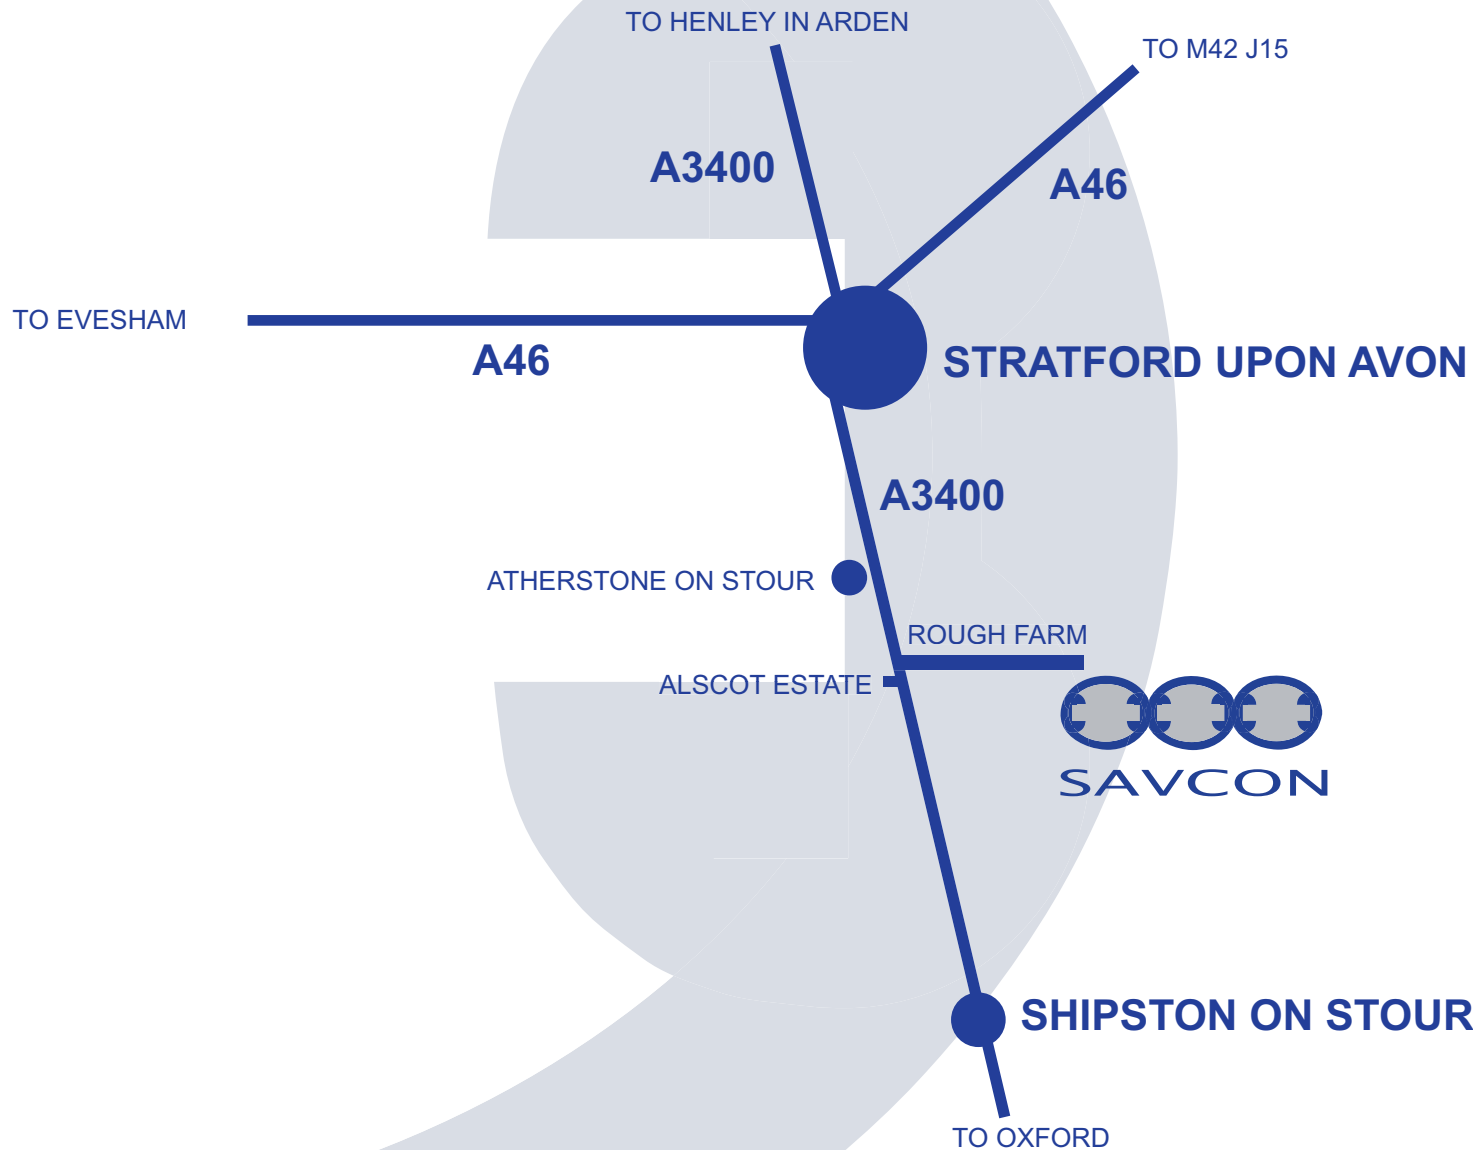

# HOW TO FIND US...

**Address:**

Savcon Engineering Ltd  
Atherstone Industrial Estate  
Atherstone on Stour  
Stratford-Upon-Avon  
Warwickshire  
CV37 8DX

**01789 450 412**

**Directions:**

Savcon is 3 miles south of Stratford Upon Avon in the direction of Shipston On Stour on the A3400. Driving from the North, pass through the village of Atherstone and around half a mile later turn left up a drive signposted for Rough Farm – (just opposite Alscot Estate).